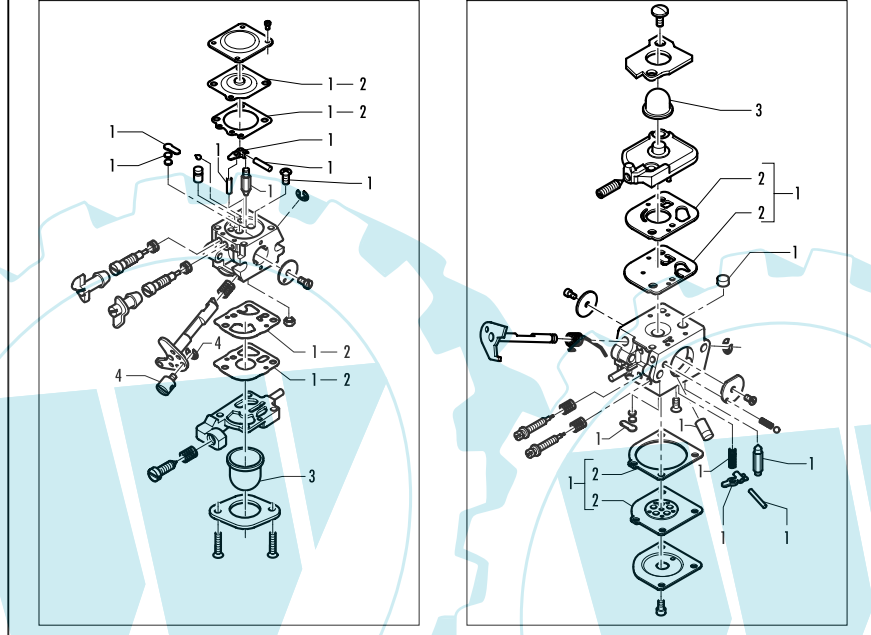

brand	MCCULLOCH

date	MAY/03	SHEET 1/4

Model	Prefix
CABRIO 261	01

Product number
953900244

FIGURE 4

WALBRO WT 547

ZAMA C1Q M38