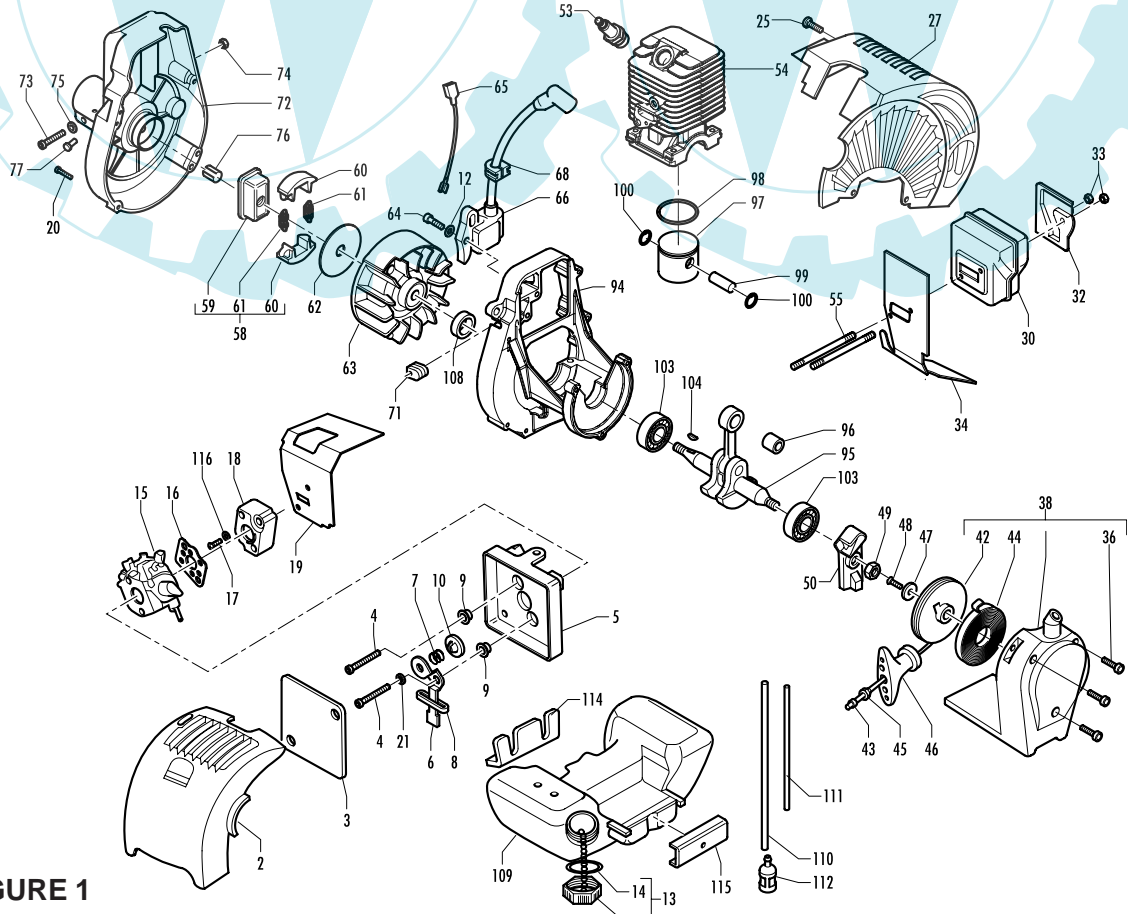

brand	MCCULLOCH

date	MAY/03	SHEET 1/4

Model	Prefix
CABRIO 261	01

Product number
953900244

FIGURE 1